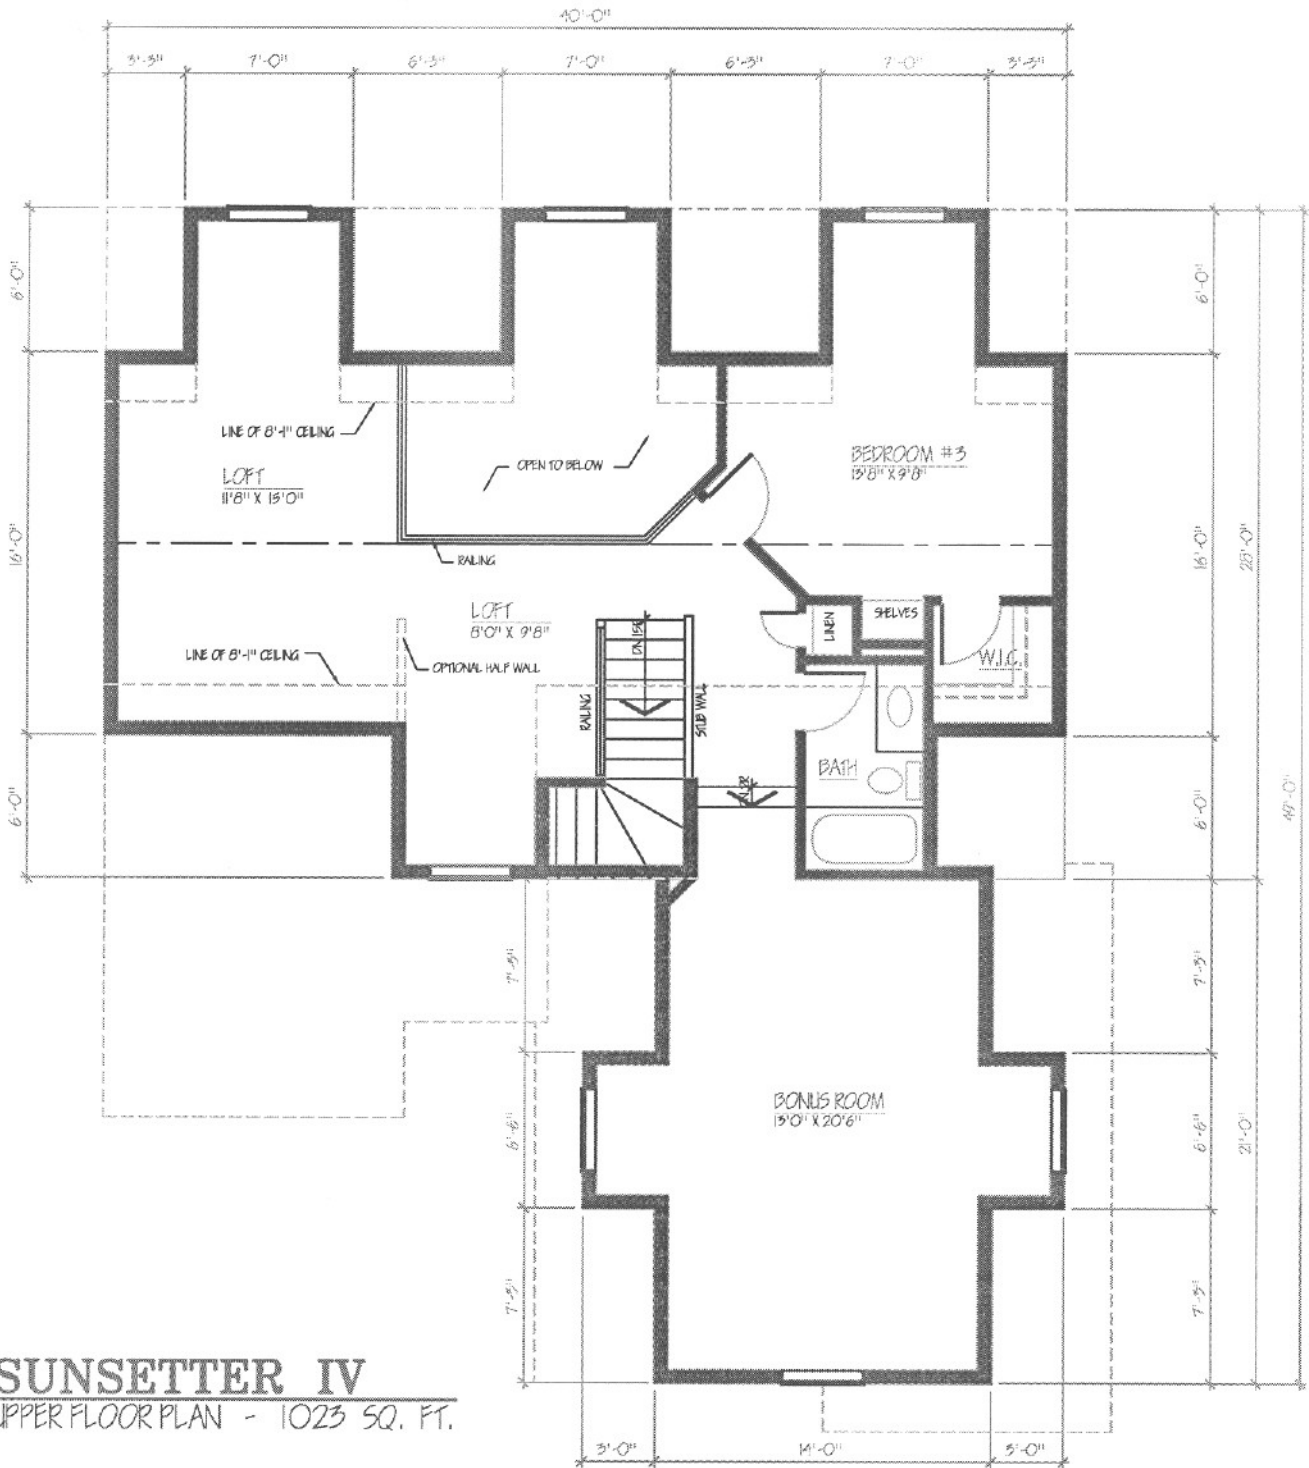

SUNSETTER IV
FRONT ELEVATION

SUNSETTER IV

SUNSETTER IV
 MAIN FLOOR PLAN - 1288 SQ. FT.

SUNSETTER IV
 UPPER FLOOR PLAN - 1023 SQ. FT.