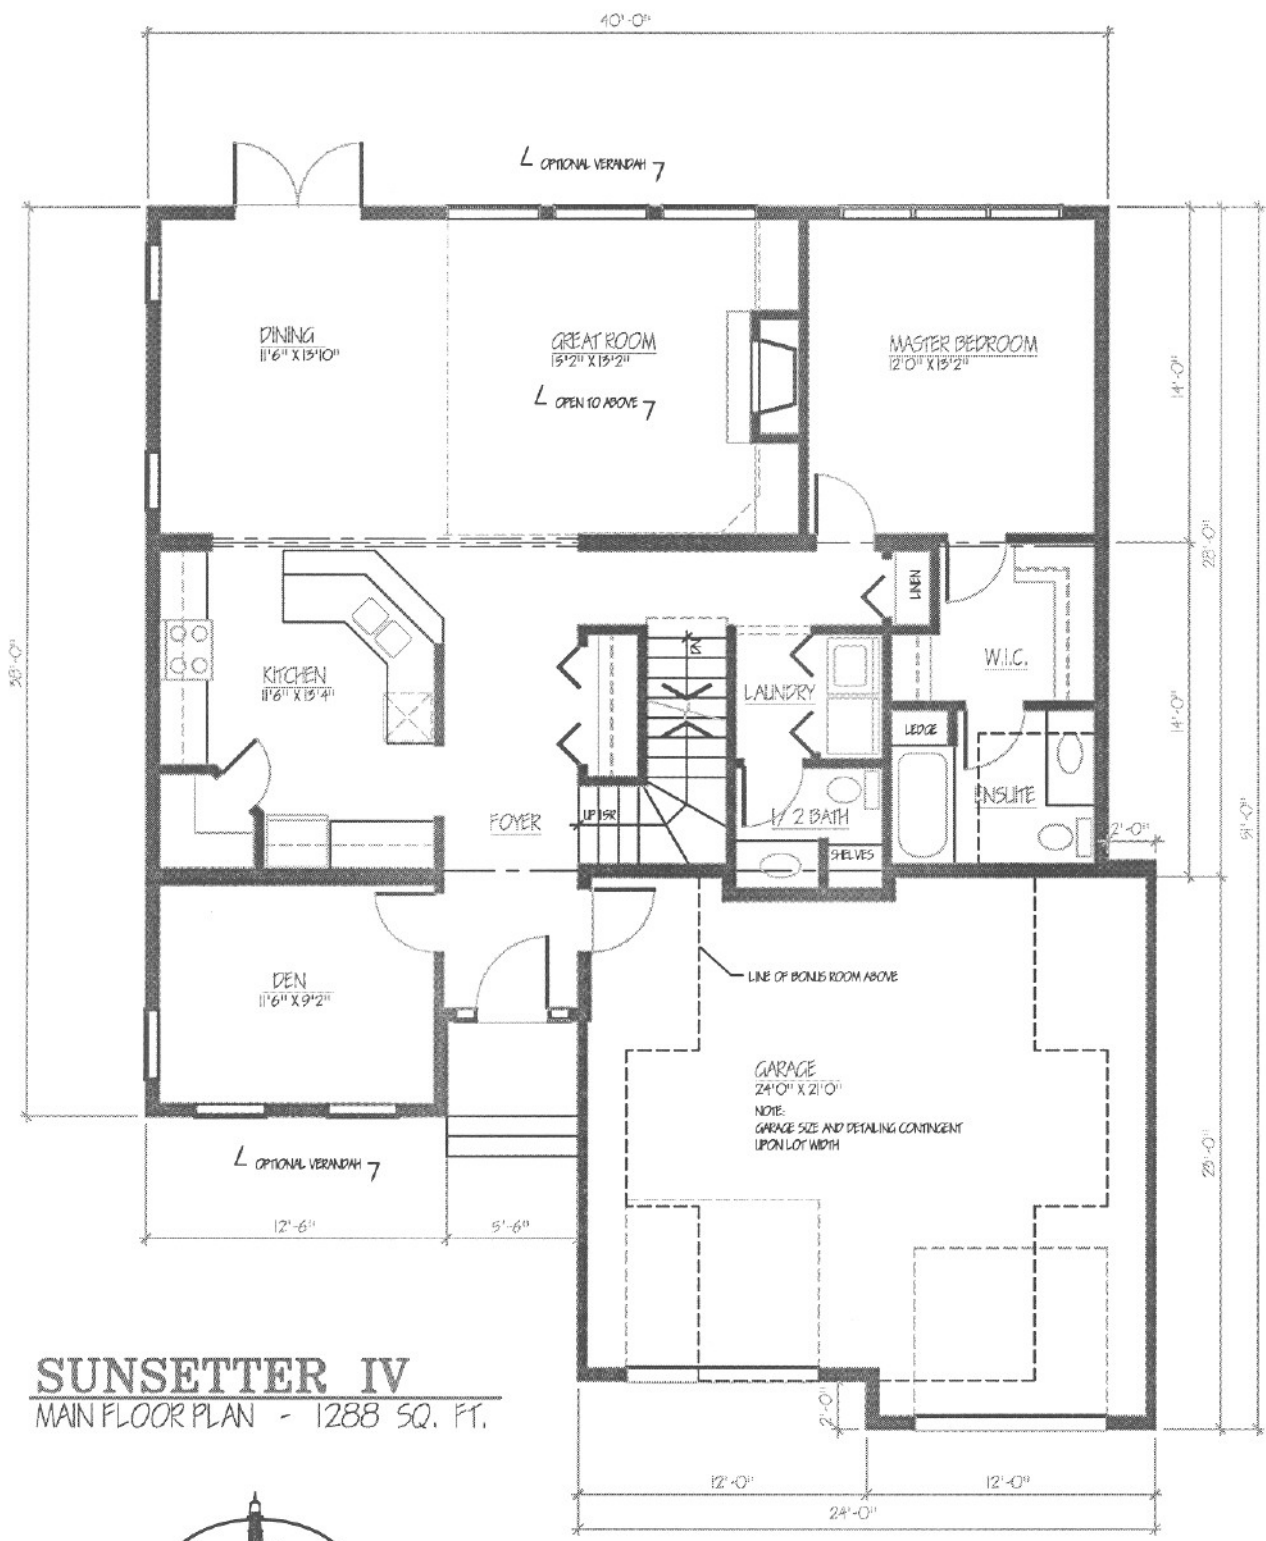

SUNSETTER IV
FRONT ELEVATION

SUNSETTER IV

SUNSETTER IV
 MAIN FLOOR PLAN - 1288 SQ. FT.

SUNSETTER IV
 UPPER FLOOR PLAN - 1023 SQ. FT.